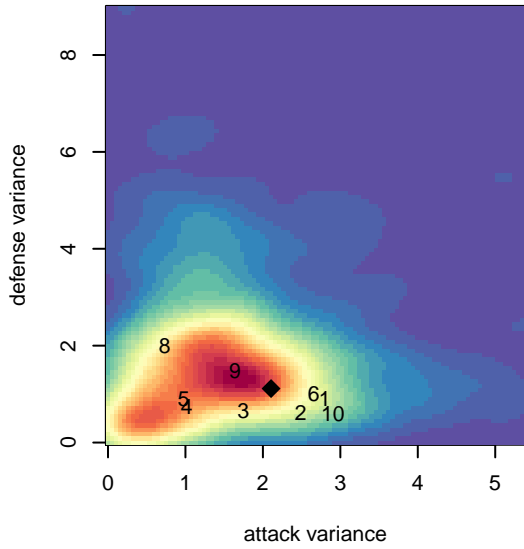

PacNW Blue B98

Pacific Northwest SC
 Tukwila, WA
 B98 total strength=1664
 attack=25.24 defense=15.81
 fall league = RCL B98 Div 3

alt names used:
 PacNW 98 Blue
 74 Pacific Northwest PacNW 98 Blue
 Pacific Northwest PacNW 98 Blue
 PacNW B98 Blue
 PACIFIC NORTHWEST SC PACNW 98 BLUE (
 PacNW B98 Blue

**attack and defense variance (black dot)
relative to other teams
and top 10 in region**

**attack and defense rating
relative to others at age
and all opponents in last 13 months**

Performance relative to 13 month average