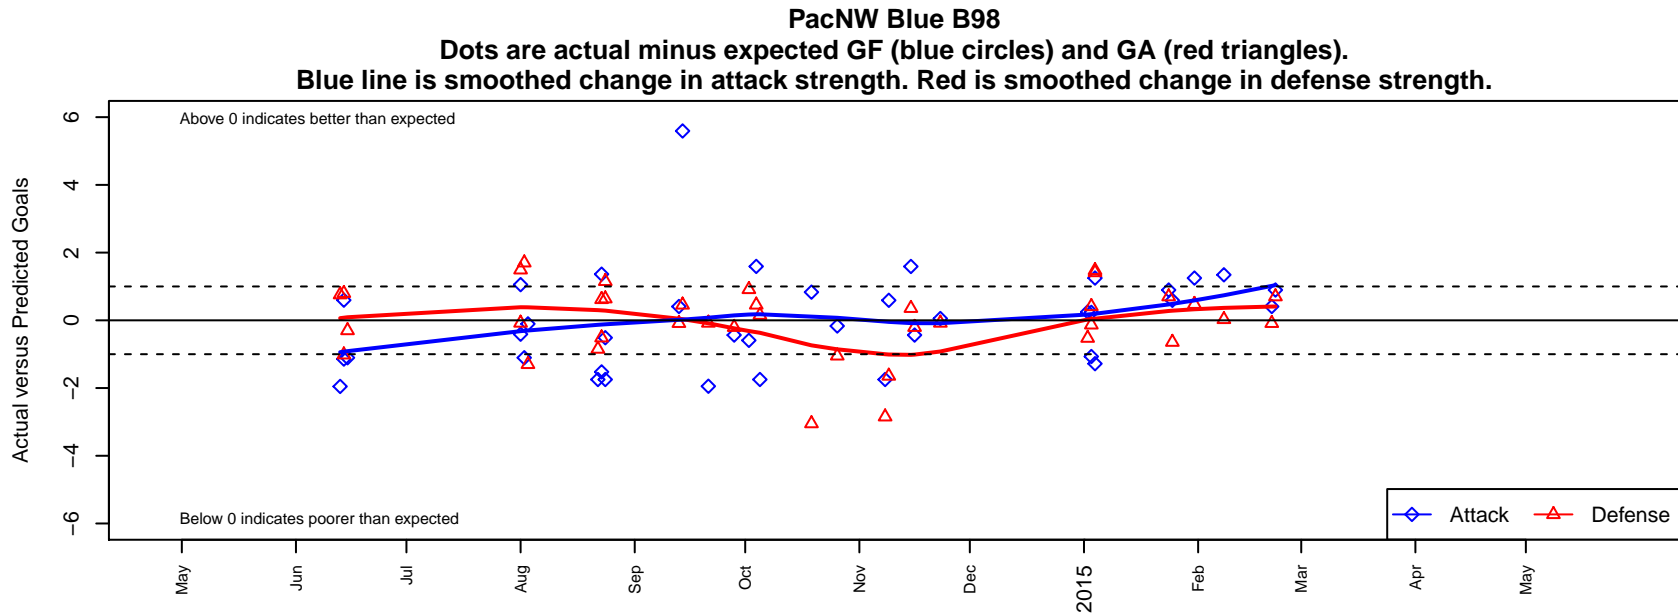

PacNW Blue B98

Pacific Northwest SC
 Tukwila, WA
 B98 total strength=1664
 attack=25.24 defense=15.81
 fall league = RCL B98 Div 3

alt names used:
 PacNW 98 Blue
 74 Pacific Northwest PacNW 98 Blue
 Pacific Northwest PacNW 98 Blue
 PacNW B98 Blue
 PACIFIC NORTHWEST SC PACNW 98 BLUE (
 PacNW B98 Blue

**attack and defense variance (black dot)
relative to other teams
and top 10 in region**

**attack and defense rating
relative to others at age
and all opponents in last 13 months**

Performance relative to 13 month average