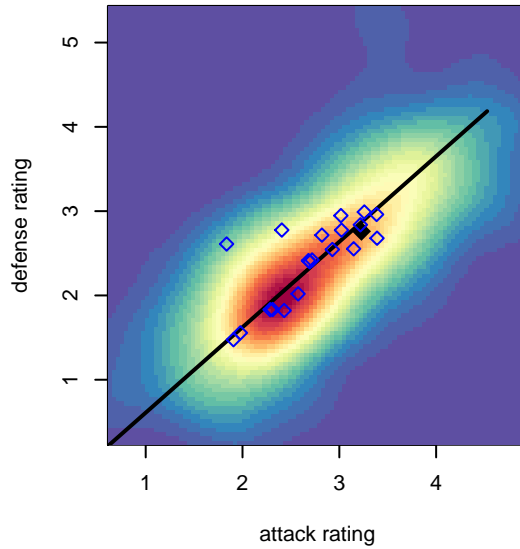

PacNW Blue B98

Pacific Northwest SC
 Tukwila, WA
 B98 total strength=1664
 attack=25.24 defense=15.81
 fall league = RCL B98 Div 3

alt names used:
 PacNW 98 Blue
 74 Pacific Northwest PacNW 98 Blue
 Pacific Northwest PacNW 98 Blue
 PacNW B98 Blue
 PACIFIC NORTHWEST SC PACNW 98 BLUE (
 PacNW B98 Blue

**attack and defense variance (black dot)
relative to other teams
and top 10 in region**

**attack and defense rating
relative to others at age
and all opponents in last 13 months**

Performance relative to 13 month average