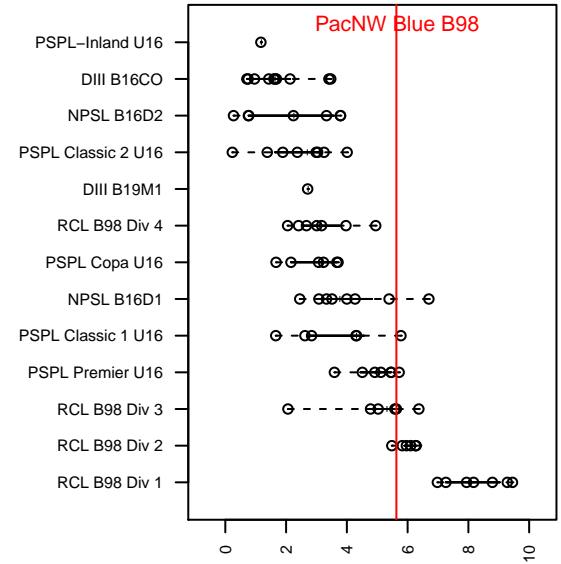

PacNW Blue B98

Pacific Northwest SC
 Tukwila, WA
 B98 total strength=1664
 attack=25.24 defense=15.81
 fall league = RCL B98 Div 3

alt names used:
 PacNW 98 Blue
 74 Pacific Northwest PacNW 98 Blue
 Pacific Northwest PacNW 98 Blue
 PacNW B98 Blue
 PACIFIC NORTHWEST SC PACNW 98 BLUE (
 PacNW B98 Blue

Venues played:
 2014 Rainier Challenge Copa U16
 2014 WA Rush Cup B16 Gold U16
 2014 Puma Pacific Coast Challenge COPA U16
 2014 RCL B98 Div 3
 2014 PacNW Winter Classic Premier U16
 2014 WYS Presidents Cup B98 Div 1

**attack and defense variance (black dot)
relative to other teams
and top 10 in region**

**attack and defense rating
relative to others at age
and all opponents in last 13 months**

Performance relative to 13 month average