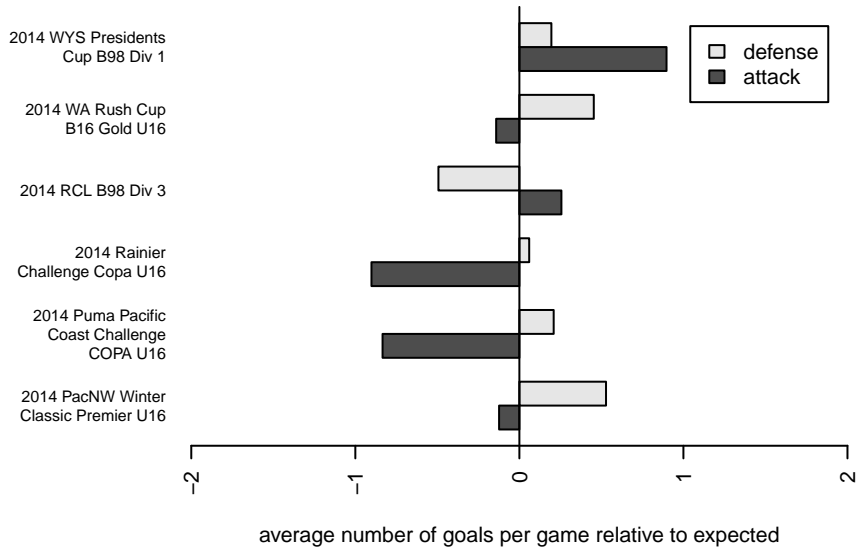

PacNW Blue B98

Pacific Northwest SC
 Tukwila, WA
 B98 total strength=1664
 attack=25.24 defense=15.81
 fall league = RCL B98 Div 3

alt names used:
 PacNW 98 Blue
 74 Pacific Northwest PacNW 98 Blue
 Pacific Northwest PacNW 98 Blue
 PacNW B98 Blue
 PACIFIC NORTHWEST SC PACNW 98 BLUE (
 PacNW B98 Blue

Venues played:
 2014 Rainier Challenge Copa U16
 2014 WA Rush Cup B16 Gold U16
 2014 Puma Pacific Coast Challenge COPA U16
 2014 RCL B98 Div 3
 2014 PacNW Winter Classic Premier U16
 2014 WYS Presidents Cup B98 Div 1

**attack and defense variance (black dot)
relative to other teams
and top 10 in region**

**attack and defense rating
relative to others at age
and all opponents in last 13 months**

Performance relative to 13 month average